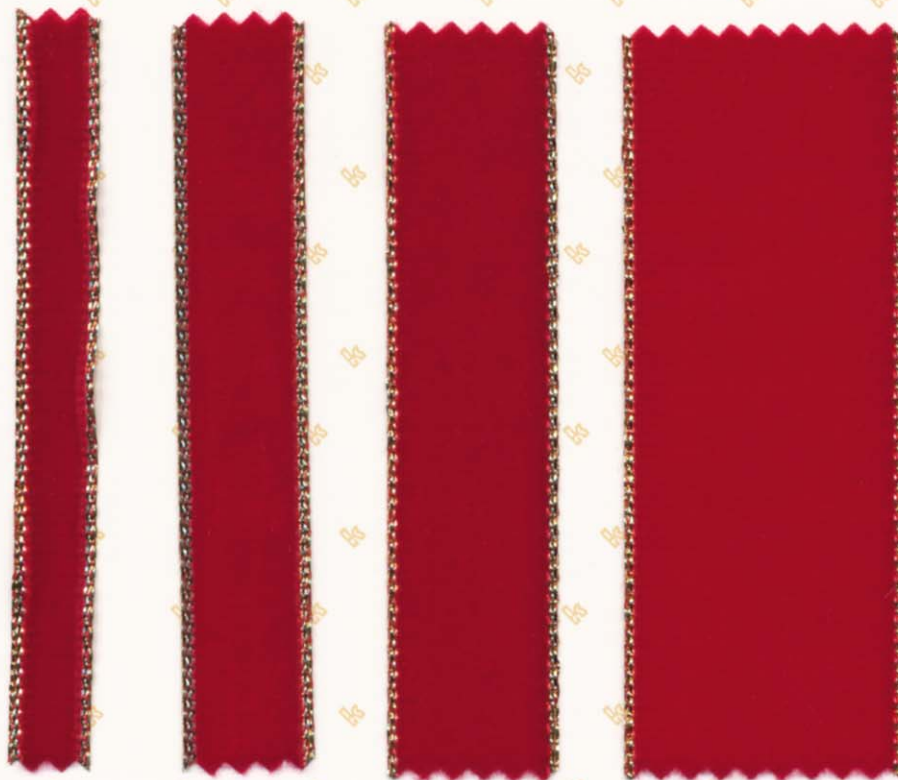

Art. 12302 Samtband, Goldkante
 Ruban velours, lisière dorée
 Velvet ribbon, gold edge

EXCLUSIVE LINE

100% PA

	<u>9mm</u>	<u>16mm</u>	<u>22mm</u>	<u>36mm</u>
Detail	10m	10m	10m	10m
Industrie	150m	100m	75m	50m

607
écru

564
eggshell

447
copper

429
cuban brown

629
rouge

644
scarlet

424
wine

621
bottle

419
navy

725
schwarz