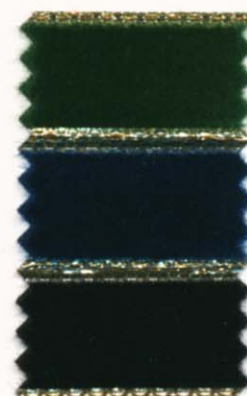

Art. 12302 Samtband, Goldkante
 Ruban velours, lisière dorée
 Velvet ribbon, gold edge

EXCLUSIVE LINE

100% PA

	<u>9mm</u>	<u>16mm</u>	<u>22mm</u>	<u>36mm</u>
Detail	10m	10m	10m	10m
Industrie	150m	100m	75m	50m

607
écru

564
eggshell

447
copper

429
cuban brown

629
rouge

644
scarlet

424
wine

621
bottle

419
navy

725
schwarz